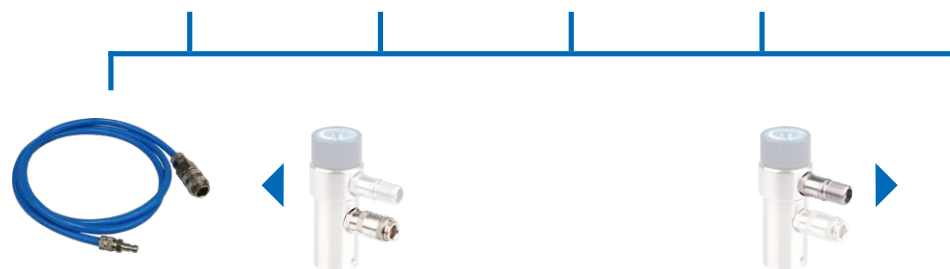

Gas and air connection accessories

Multiple connection plug

3/8" + 3/4" 500679.1
 1/2" + 1" 500679.2
 1 1/4" 500679.3

Cap nut

3/8" 511171
 1/2" 511172
 3/4" 511173
 1" 511174

Test plug cylindrical

1/2" 500678.3
 3/4" 500678.4
 1" 500678.5
 1 1/4" 500678.6

Test plug conical

1/2" - 3/4" 500678.1
 3/4" - 1 1/4" 500678.2

Test plug

1/2" 500694

Part no. 500685

Pressurisation

Hand-operated bulb pump
 Part no. 511018

Compressor connection
 Part no. 511111

Differential pressure

Part no. 500237

Pitot

Part no. 500238.1

Part no. 500238

Part no. 500670

PS 22
180 mbar

PS 42
6 bar