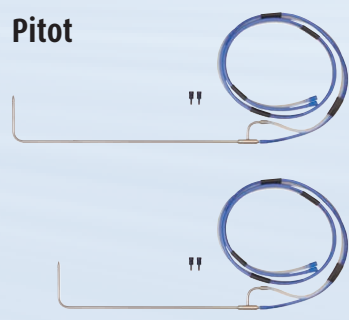

Gas and air connection accessories

Multiple connection plug

3/8" + 3/4" 500679.1
 1/2" + 1" 500679.2
 1 1/4" 500679.3

Cap nut

3/8" 511171
 1/2" 511172
 3/4" 511173
 1" 511174

Test plug cylindrical

1/2" 500678.3
 3/4" 500678.4
 1" 500678.5
 1 1/4" 500678.6

Test plug conical

1/2" - 3/4" 500678.1
 3/4" - 1 1/4" 500678.2

Test plug

1/2" 500694

Part no. 500685

Pressurisation

Hand-operated bulb pump
 Part no. 511018

Compressor connection
 Part no. 511111

Differential pressure

Part no. 500237

Pitot

Part no. 500238.1

Part no. 500238

Part no. 500670

PS 22
180 mbar

PS 42
6 bar